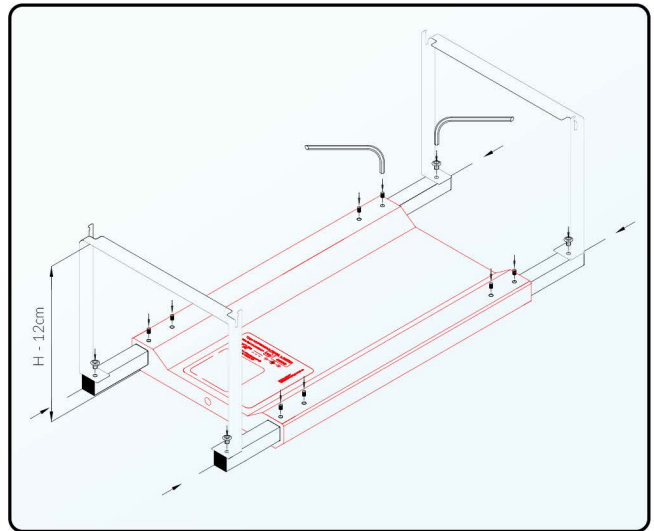

Set does include elements marked in black in the picture.