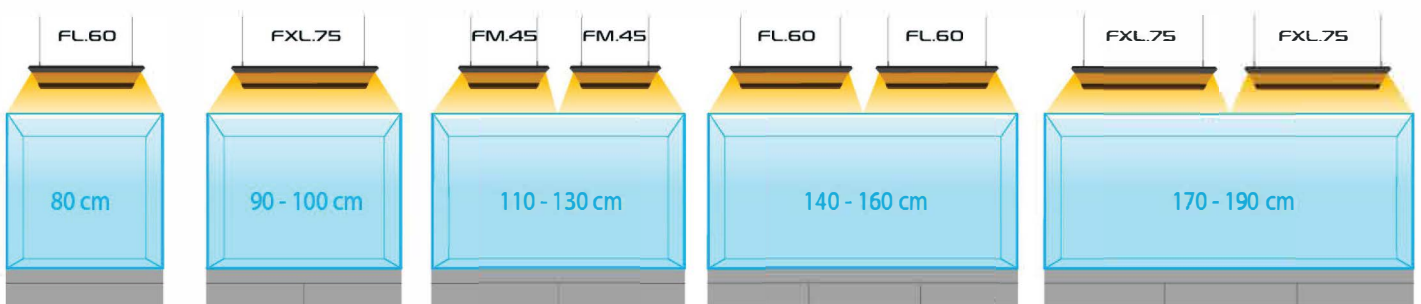

RECOMMENDATIONS