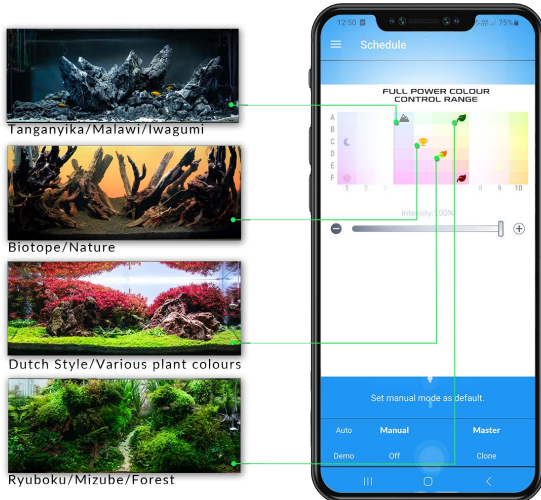

SKYLIGHT HYPERBAR

HYPERBAR holders.

HYPERBAR hanging kit.

FEATURES

AVAILABLE SIZES

MECHANICAL DESIGN

Colour Picker

Forget about dimming channels! Just pick one of the presets and enjoy your aquarium illuminated as you like at **FULL POWER**!

Time Management

Blackout? Or maybe there is a winter/summer time change in your country?

No worries, your **HYPERBAR** will connect to the router and adjust time accordingly.

SPECIFICATION

	HYPERBAR FXS,15	HYPERBAR FS,30	HYPERBAR FM,45	HYPERBAR FL,60	HYPERBAR FXL,75
Dimensions:	15x13 cm	30x13 cm	45x13 cm	60x13 cm	75x13 cm
Power rating:	16 W	32 W	48 W	64 W	80 W
Luminous flux:	1350 lm	2700 lm	4050 lm	5400 lm	6750 lm
Colour temperature:	3000-30000K adjustable	3000-30000K adjustable	3000-30000K adjustable	3000-30000K adjustable	3000-30000K adjustable
Water resistance class:	IP67	IP67	IP67	IP67	IP67
Voltage rating:	12 V DC	12 V DC	12 V DC	12 V DC	12 V DC
Cable length:	1,5 m	1,5 m	1,5 m	1,5 m	1,5 m
Wi-Fi frequency:	2,4 GHz	2,4 GHz	2,4 GHz	2,4 GHz	2,4 GHz
Wi-Fi security standard:	WPA2	WPA2	WPA2	WPA2	WPA2
Minimum operation system version:	Android 10 or iOS 15	Android 10 or iOS 15	Android 10 or iOS 15	Android 10 or iOS 15	Android 10 or iOS 15