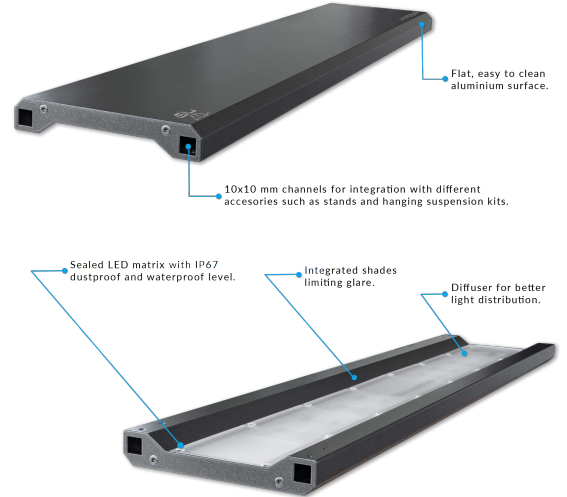

SKYLIGHT HYPERBAR

HYPERBAR holders.

HYPERBAR hanging kit.

FEATURES

AVAILABLE SIZES

MECHANICAL DESIGN

Colour Picker

Forget about dimming channels! Just pick one of the presets and enjoy your aquarium illuminated as you like at **FULL POWER**!