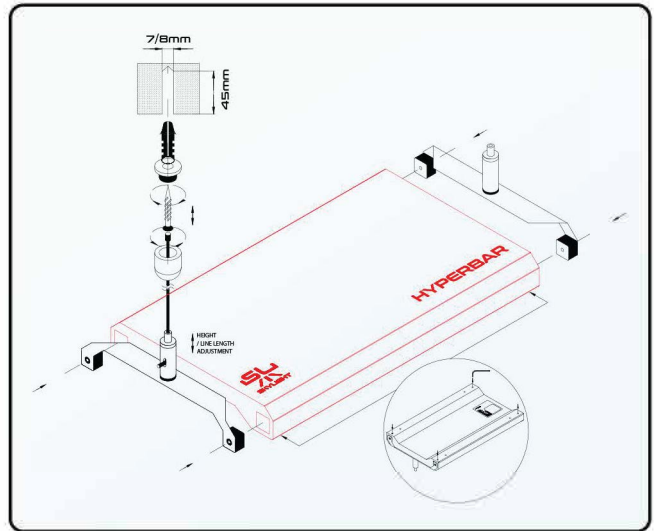

SKYLIGHT HYPERBAR FX5.15 STAND-HOLDER		
Order Code	EAN GTIN Code	
SET1245Heu	5907753124920	

Skylight HYPERBAR hanging kit

HOW TO ORDER

Item	Compatible with	Order Code	EAN GTIN Code
HYPERBAR Hanging kit	HYPERBAR FS.30 HYPERBAR FM.45 HYPERBAR FL.60 HYPERBAR FXL.75	RSET060eu	5907753124616