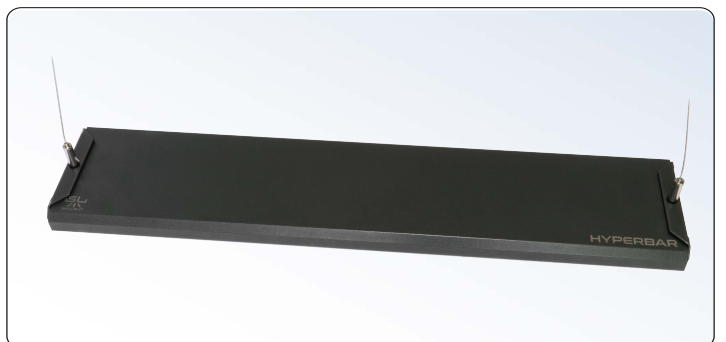

SKYLIGHT HYPERBAR

HYPERBAR holders.

HYPERBAR hanging kit.

FEATURES

AVAILABLE SIZES

MECHANICAL DESIGN

Colour Picker

Forget about dimming channels! Just pick one of the presets and enjoy your aquarium illuminated as you like at **FULL POWER**!

Time Management

Blackout? Or maybe there is a winter/summer time change in your country?

No worries, your **HYPERBAR** will connect to the router and adjust time accordingly.

SPECIFICATION

	HYPERBAR FXS,15	HYPERBAR FS,30	HYPERBAR FM,45	HYPERBAR FL,60	HYPERBAR FXL,75
Dimensions:	15x13 cm	30x13 cm	45x13 cm	60x13 cm	75x13 cm
Power rating:	16 W	32 W	48 W	64 W	80 W
Luminous flux:	1350 lm	2700 lm	4050 lm	5400 lm	6750 lm
Colour temperature:	3000-30000K adjustable	3000-30000K adjustable	3000-30000K adjustable	3000-30000K adjustable	3000-30000K adjustable
Water resistance class:	IP67	IP67	IP67	IP67	IP67
Voltage rating:	12 V DC	12 V DC	12 V DC	12 V DC	12 V DC
Cable length:	1,5 m	1,5 m	1,5 m	1,5 m	1,5 m
Wi-Fi frequency:	2,4 GHz	2,4 GHz	2,4 GHz	2,4 GHz	2,4 GHz
Wi-Fi security standard:	WPA2	WPA2	WPA2	WPA2	WPA2
Minimum operation system version:	Android 10 or iOS 15	Android 10 or iOS 15	Android 10 or iOS 15	Android 10 or iOS 15	Android 10 or iOS 15