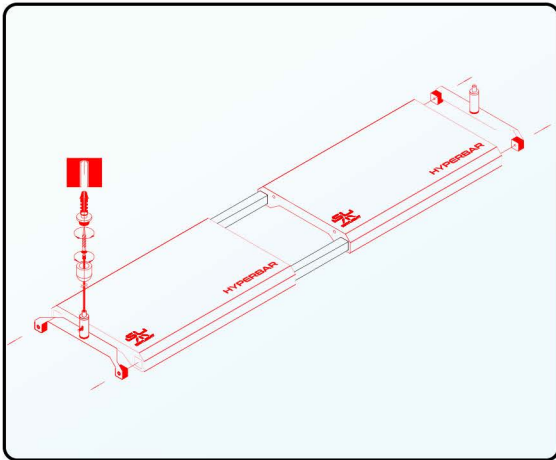

Set does include elements marked in black in the picture.

RECOMENDATIONS

Skylight HYPERBAR mechanical connector

HOW TO ORDER

Item	Compatible with	Product code	Code EAN GTIN
HYPERBAR mechanical connector	HYPERBAR RS.30 HYPERBAR RM.45 HYPERBAR RL.60 HYPERBAR RXL.75	RSET079eu	5907753125361