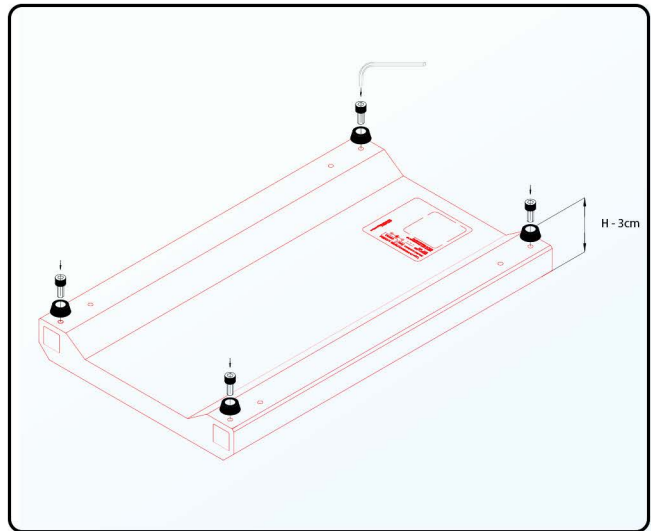

HOW TO ORDER

Item	Compatible with	Order Code	EAN GTIN Code
HYPERBAR Wabi Kusa/Terrarium rubber legs	HYPERBAR FX5.15 HYPERBAR FS.30 HYPERBAR FM.45 HYPERBAR FL.60 HYPERBAR FXL.75	RSET065eu	5907753124661

Set does include elements marked in black in the picture.