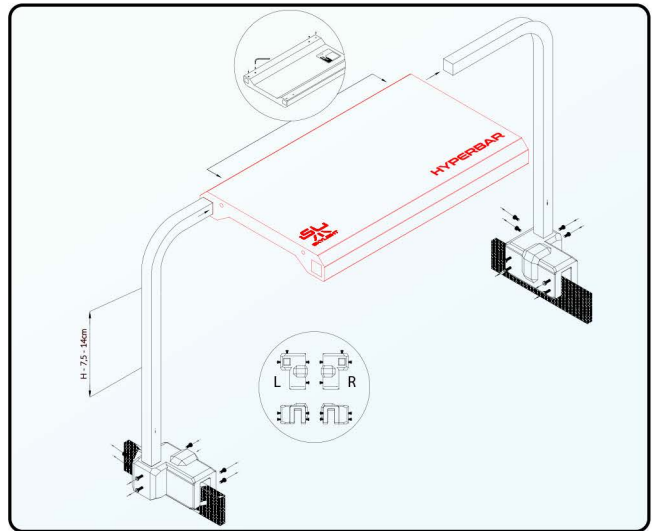

HOW TO ORDER

Item	Compatible with	Order Code	EAN GTIN Code
HYPERBAR XS.15 stand-holder	XS.15	RSET063eu	5907753124647

Item	Compatible with	Order Code	EAN GTIN Code
HYPERBAR 2-sided stand-holder	HYPERBAR FS.30 HYPERBAR FM.45 HYPERBAR FL.60 HYPERBAR FXL.75	RSET064eu	5907753124654

Set does include elements marked in black in the picture.