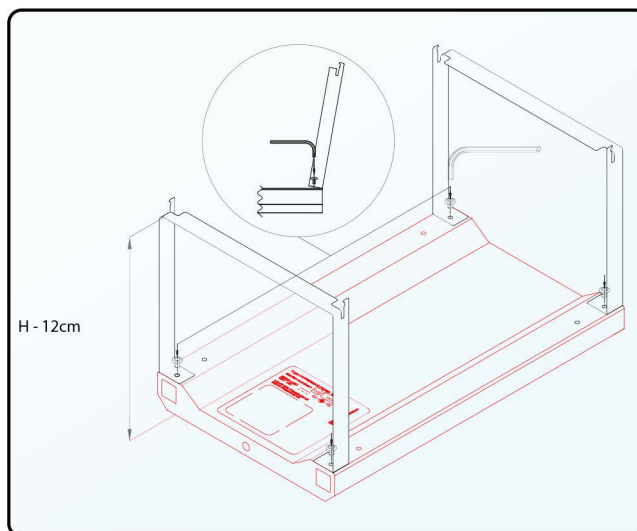

Set does include elements marked in black in the picture.

RECOMMENDATIONS

Skylight HYPERBAR edge holders

HOW TO ORDER

Item	Compatible with	Order Code	EAN GTIN Code
HYPERBAR edge holders	HYPERBAR FS.30 HYPERBAR FM.45 HYPERBAR FL.60	RSET061eu	5907753124623