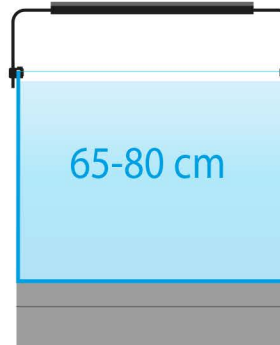

RECOMENDATIONS

FXS.15

FS.30

FM.45

FL.60

FXL.75

SkyLight HYPERBAR cabinet stand

HOW TO ORDER