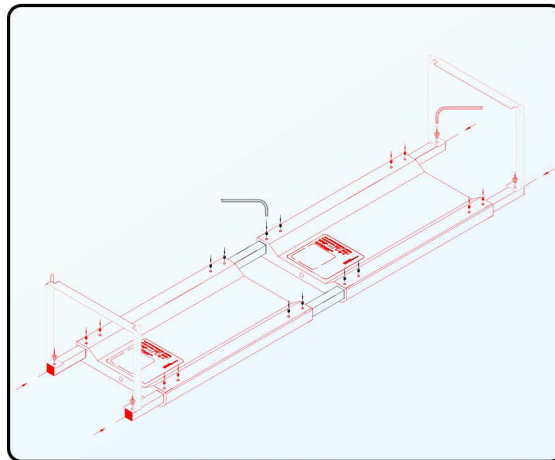

The set includes the components highlighted in black in the figure.