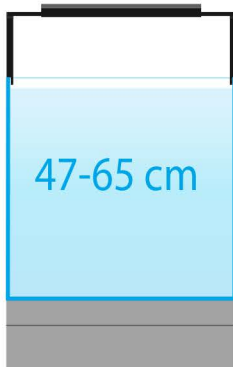

RECOMENDATIONS

FS.30

FM.45

FL.60

FXL.75