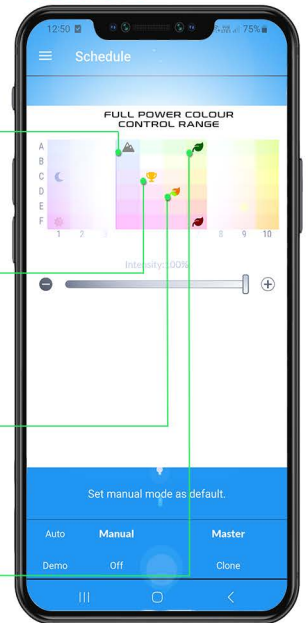

SKYLIGHT PRI-55 INTENSE

FEATURES

LOW HEAT

INTENSE COLOURS

SKYLIGHT PRI-55 lamp is the most powerful among the skylight vivarium dedicated lamps. It is built around an RGB core to provide a very high colour saturation revealing vivid colours of terrarium inhabitants. Spectrum has been extended up to deep red light and close IR to trigger physiological processes in plants in a most natura! way possible and support the healthy growth of various plants.

PHOTOSYNTHETICALLY ACTIVE RADIATION

COLOUR TEMPERATURE ADJUSTMENT

DIMMABLE

Lamp is dimmable and allows for control of the colour temperature and white balance via an app.

Time Management

Blackout? Or maybe there is a winter/summer time change in your country?

No worries, your PRI55 will connect to the router and adjust time accordingly.

PRISS Colour Picker

Forget about dimming channels! Just pick one of the presets and enjoy your aquarium illuminated as you like at **FULL POWER** 🌞