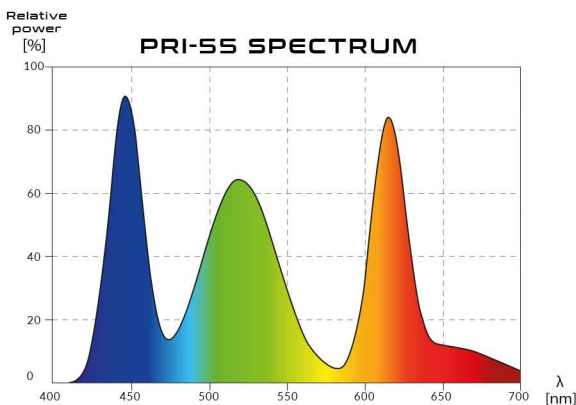

SKYLIGHT PRI-55 INTENSE

Bring more **colour** to your **planted** vivarium!