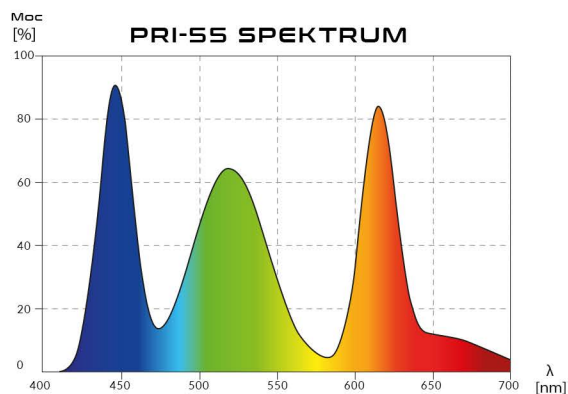

SKYLIGHT PRI-55 INTENSE

Wnieś więcej koloru do swojego roślinnego terrarium!