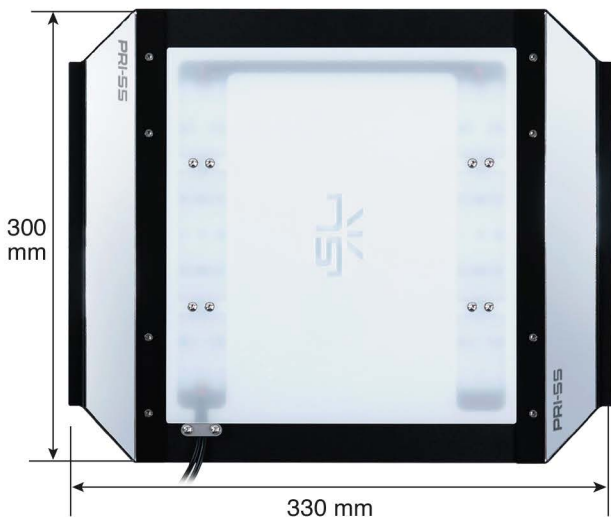

## PARAMETERS

Power rating:	64 W
Luminous flux:	5400 lm
Colour temperature:	3000-30000K
Voltage rating:	12V DC
Recommended terrarium dimensions:	50x50x80 cm